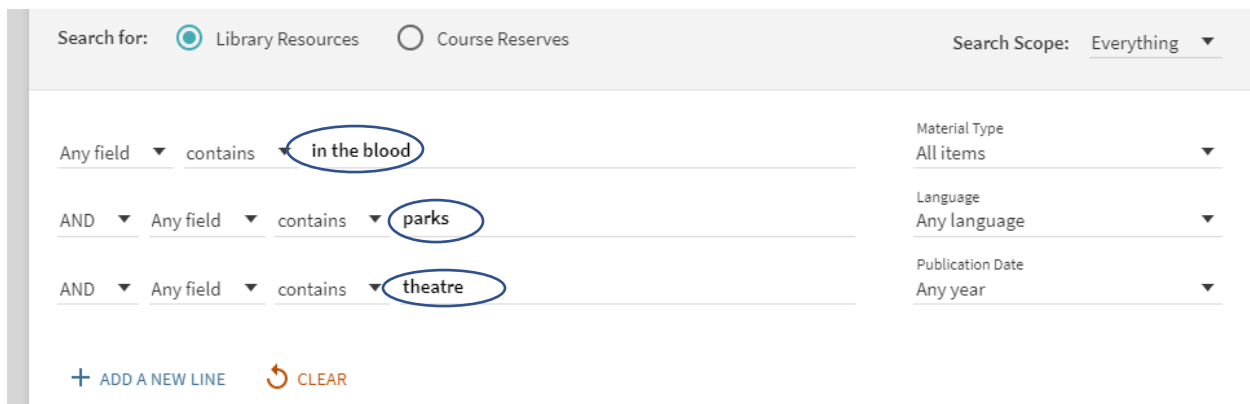

## Access to *In the Blood* (digital copy) via Purdue Libraries

Go to: <https://www.lib.purdue.edu/>

Sign in using Purdue credentials.

Select Advanced Search.

Search for the following:

Look for this source by American Theatre in the list returned. Select "Online access available"

This will give you a list of options to access the play.