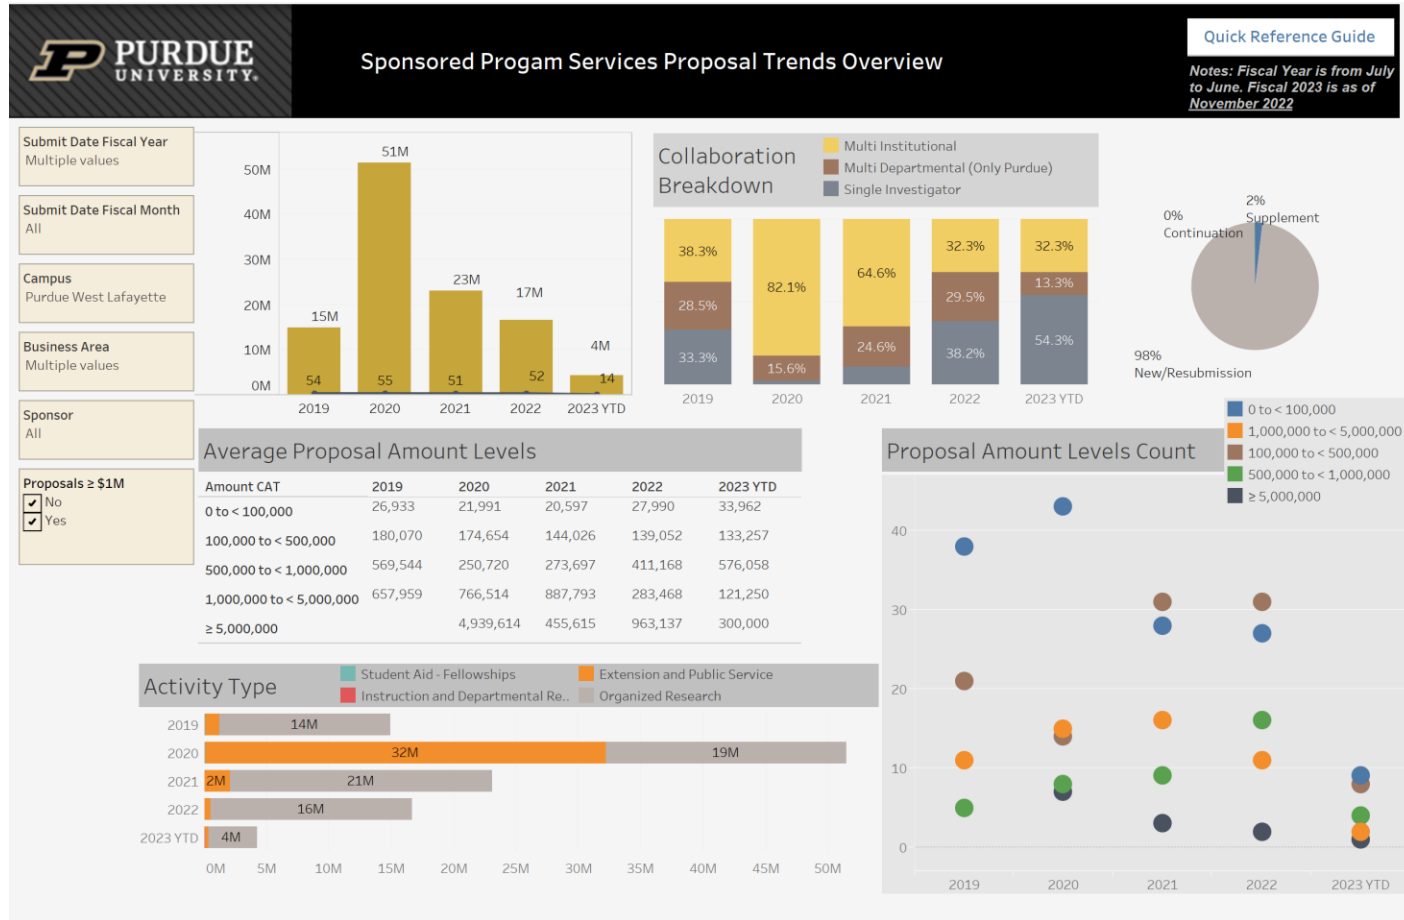

CLA GRANT ACTIVITY

2013 – 2023

Extramural Grants by Year – 2017 to date

Proposals submitted by year

Last Three Years – losing momentum

Expenditures

Main funding sources solicited

Proposals by PI rank