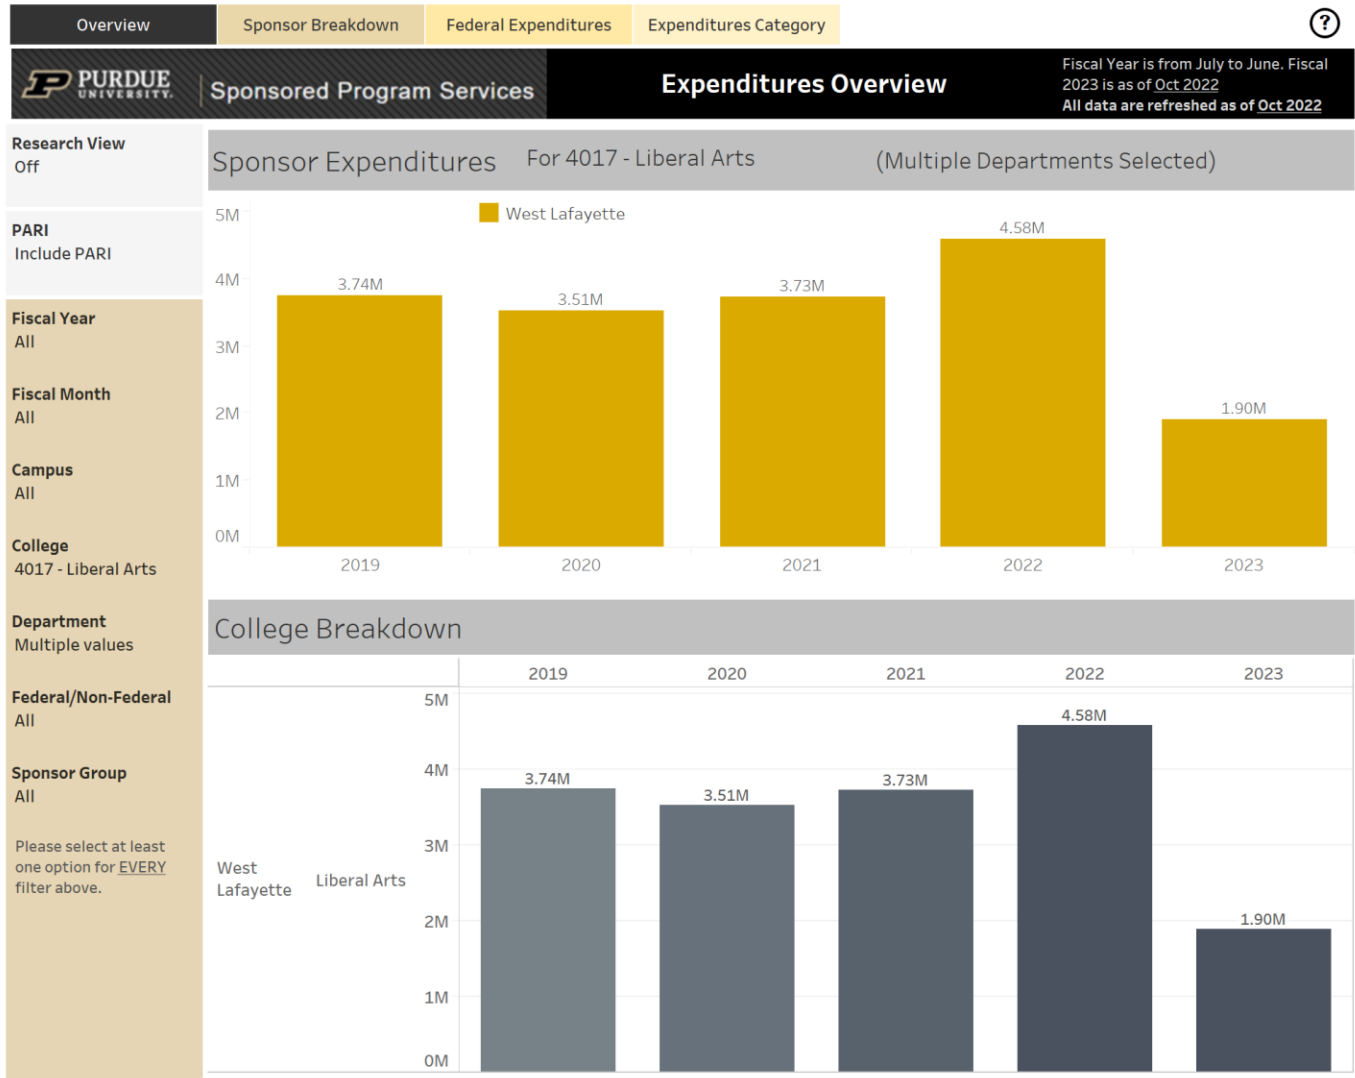

CLA GRANT ACTIVITY

2013 – 2023

Extramural Grants by Year – 2017 to date

Proposals submitted by year

Last Three Years – losing momentum

Expenditures

Main funding sources solicited

Proposals by PI rank