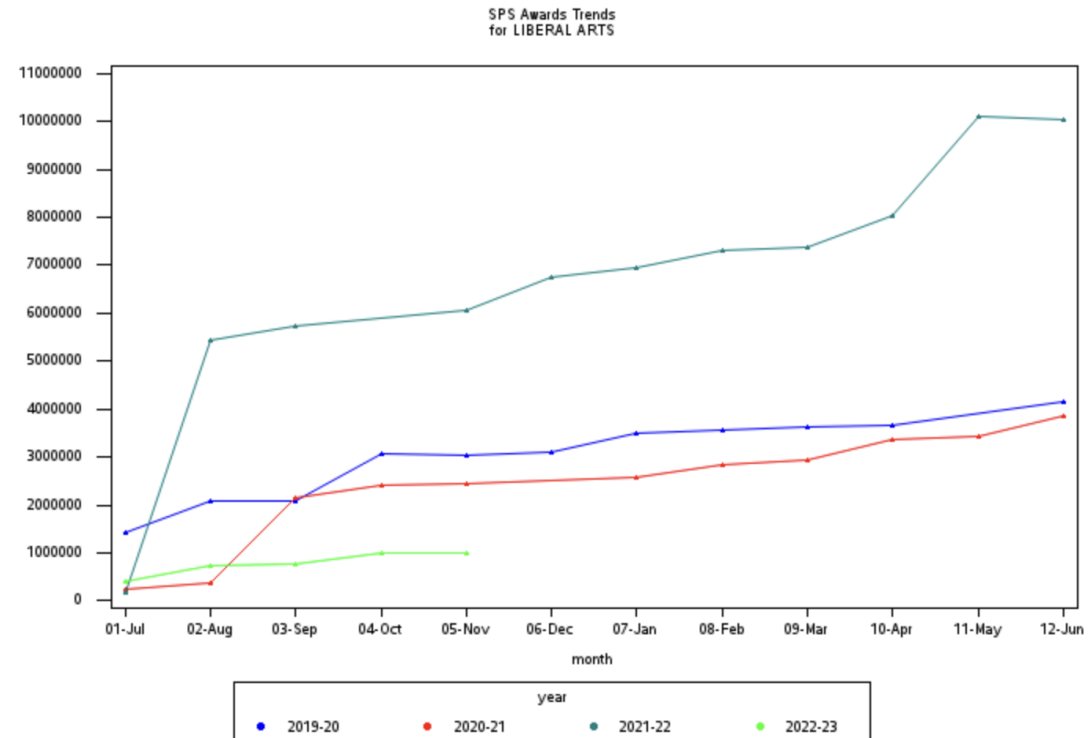

CLA GRANT ACTIVITY

2013 – 2023

Extramural Grants by Year – 2017 to date

Proposals submitted by year

Last Three Years – losing momentum

Expenditures

Main funding sources solicited

Proposals by PI rank