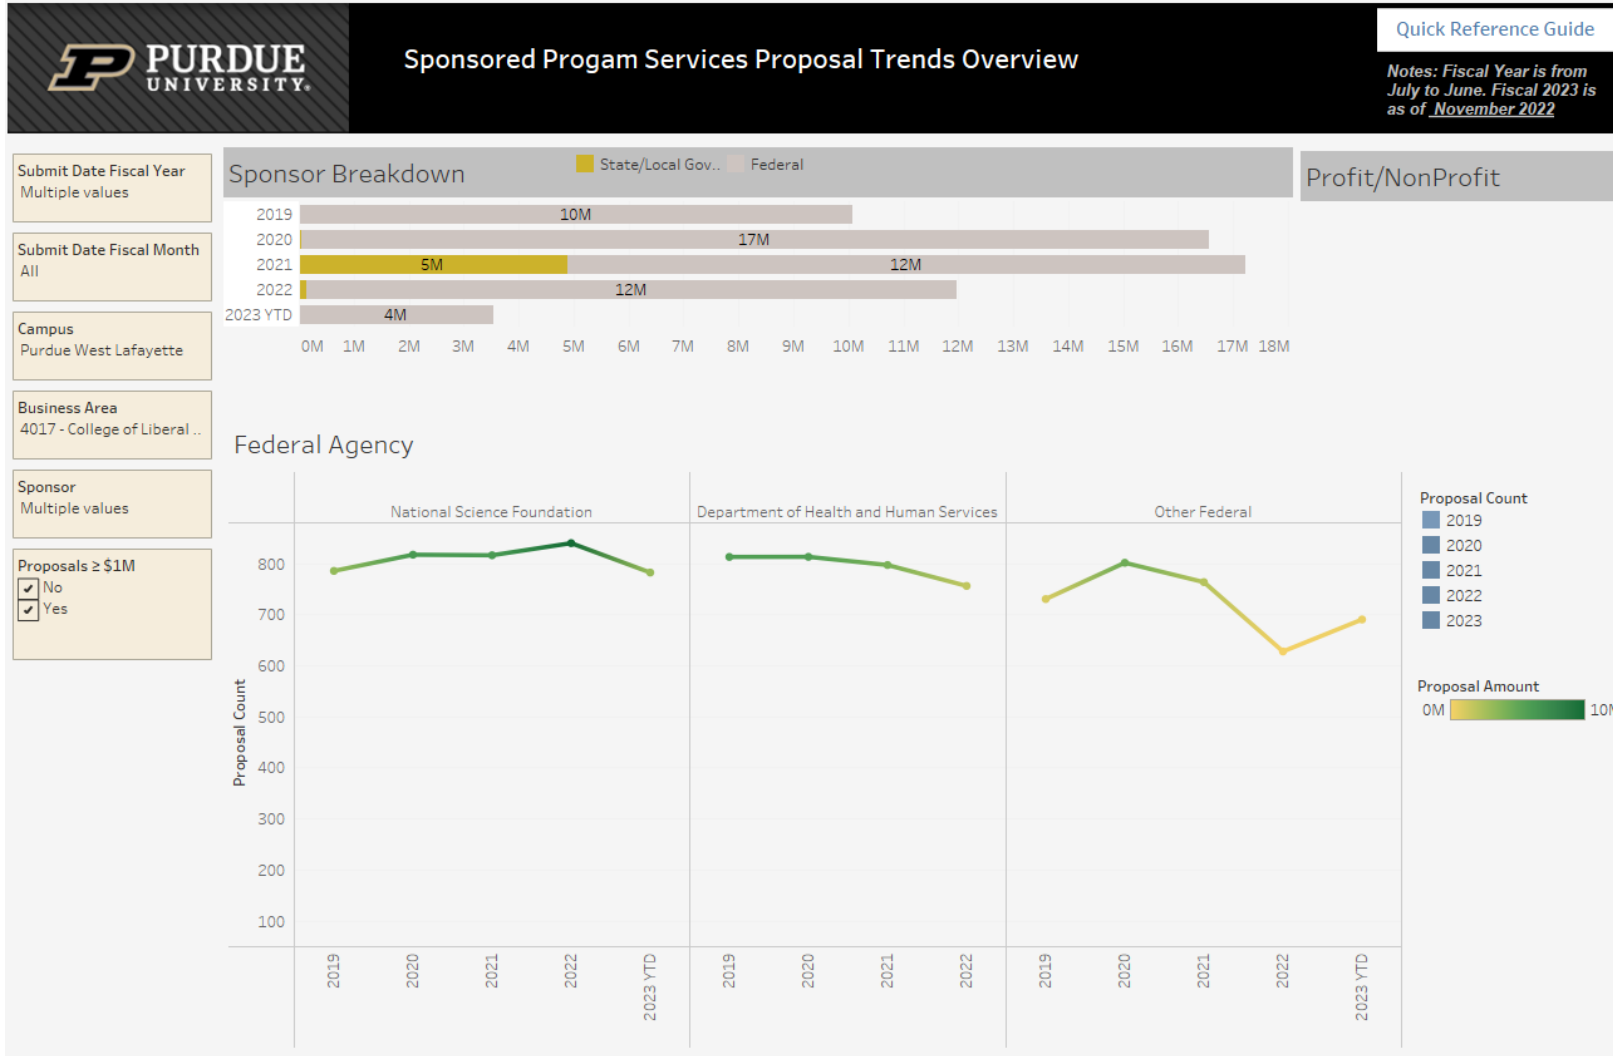

CLA GRANT ACTIVITY

2013 – 2023

Extramural Grants by Year – 2017 to date

Proposals submitted by year

Last Three Years – losing momentum

Expenditures

Main funding sources solicited

Proposals by PI rank