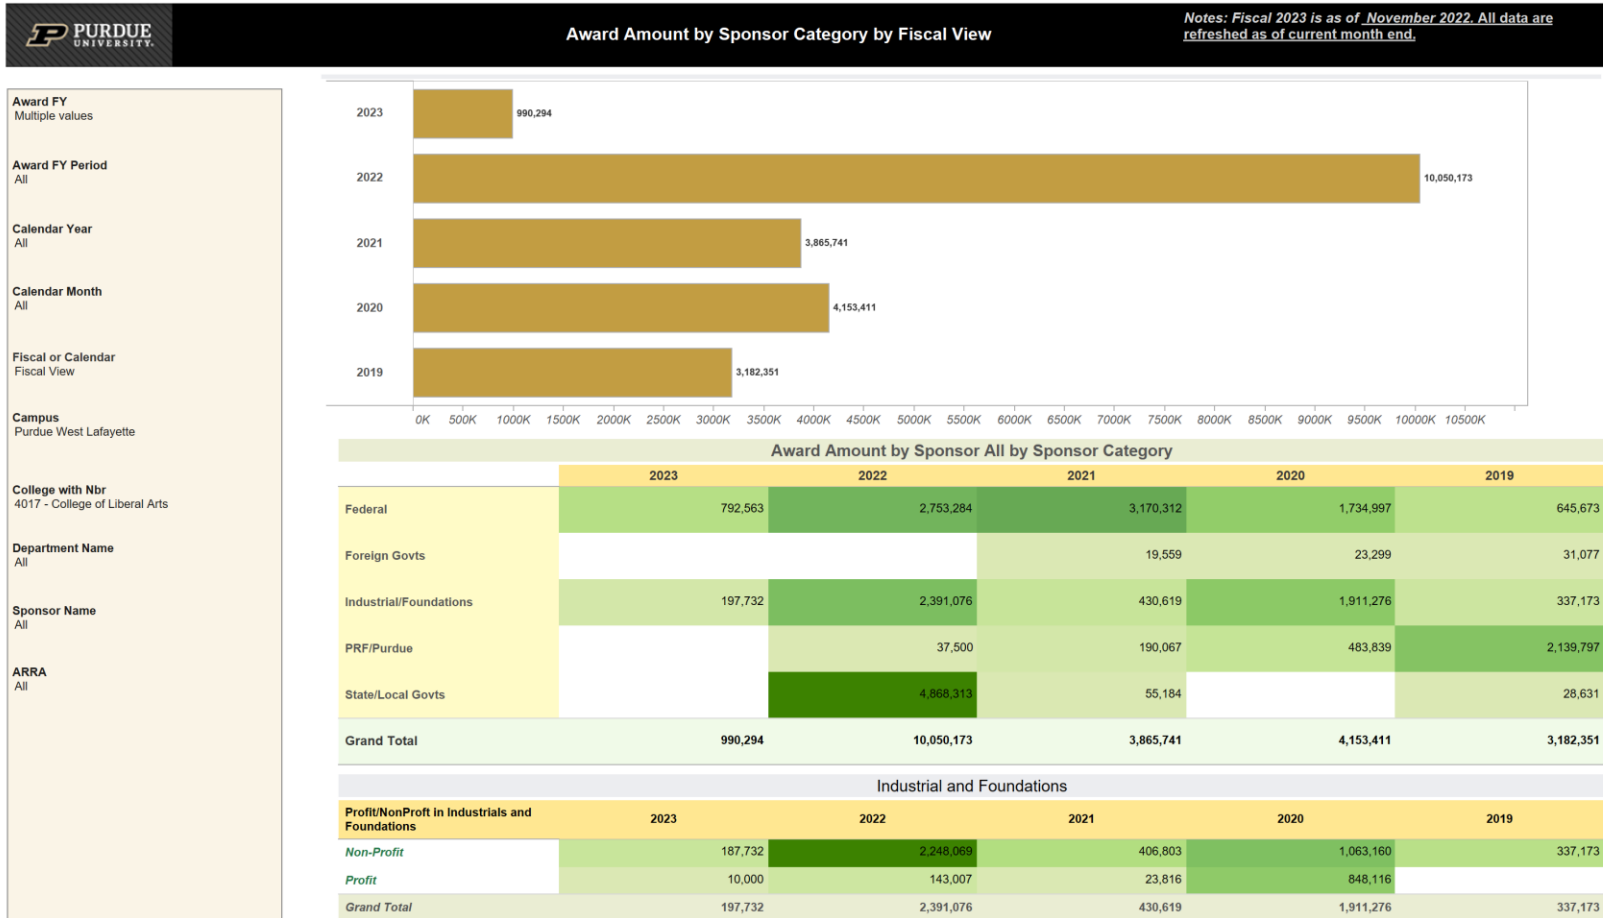

CLA GRANT ACTIVITY

2013 – 2023

Extramural Grants by Year – 2017 to date

Proposals submitted by year

Last Three Years – losing momentum

Expenditures

Main funding sources solicited

Proposals by PI rank