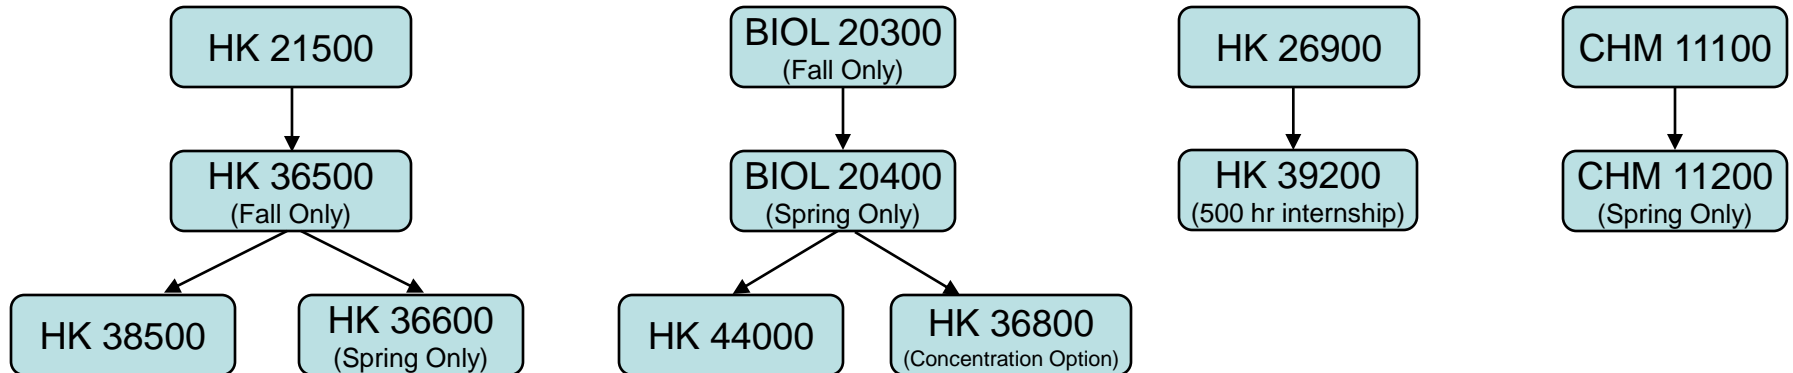

# Public Health Promotion Course Sequences

### Additional Required Courses

**Concentration:**

- HK 13500
- PSY 12000
- HK 44500
- HK 46500
- HK 22500
- HK 23100
- HK 23300
- Select **2**: HK 22600, HK 36800, FN 30300, PSY 25100

**Major:**

- HK 13500
- PSY 12000
- HK 44500
- HK 46500
- Select **2**: HK 22500, HK 23100, HK 23300, PSY 25100

**Concentration and Major require completion of  
CLA Core and a minimum of 126 Total Credit Hours**